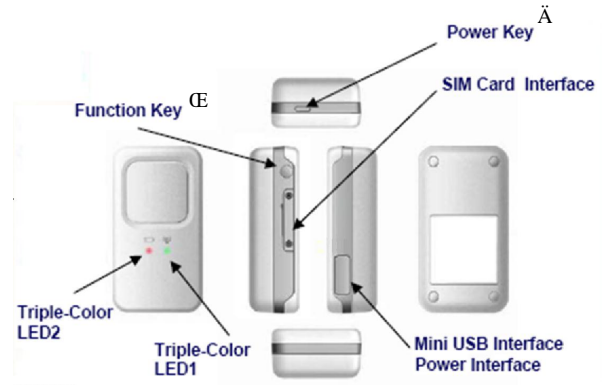

StarChase Covert Tracking System

Compact and Powerful GPS Locator

This compact tracking system discreetly monitors vehicles, packages or other assets. It relays GPS information via cellular data networks and plots the device's real-time location on a secure web-based mapping interface. Measuring only 2.5" x 1.4" x .75", its compact size and long battery life allow it to remain concealed safely for days or even weeks depending on its update configuration. It can also be used as an AVL device on police and other public safety vehicles.

Dimension:	66mm* 36mm * 20mm
Weight	60 g
Backup Batteries	Li-Polymer 1300 mAh , 3.7 V
Standby Time	Without report : 180 to 220 Hours 5 minutes' report : 70 to 90 Hours 10 minutes' report : 100 to 120 Hours
Charge Voltage	5 V DC
Water Resistance	Follow IPX6 Standard
Certification	PTCRB and FCC

-  Water Resistance
-  Super sensitivity and high accuracy
-  Quad Band GSM/GPRS
-  Low Power Consumption
-  RoHS Compliant
-  Embedded Functional @Track protocol
-  AGPS ready solution

Light	Color	Event	State
LED 1	Red	Power key has been pressed	Light
		Device receives a valid command	Light
		Network Searching	Fast flash
	Green	Network has been registered	Slow flash
		SIM pin locked	Ever-light
		GPS is in fixing	Fast flash
LED 2	Red	GPS is fixed	Ever light for 2 sec
		Power is low	Ever-light
		The device is in charging	Slow flash
	Green	Charging is complete	Ever-light
		After inserting the charger	Light for 8 sec to indicate battery status is checked
		Blue	Geo Fence Function Key
Geo Fence SOS mode	Extra setting		